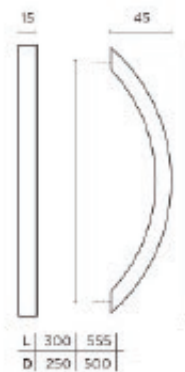

DIMENSIONS/ΔΙΑΣΤΑΣΕΙΣ