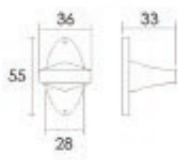

160 SERIES

701 SERIES

185 SERIES

190 SERIES

107166NM

260 SERIES

137 SERIES