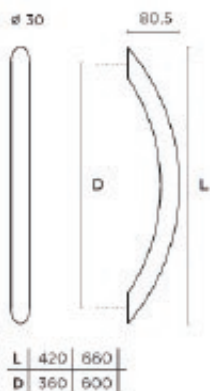

DIMENSIONS/ΔΙΑΣΤΑΣΕΙΣ